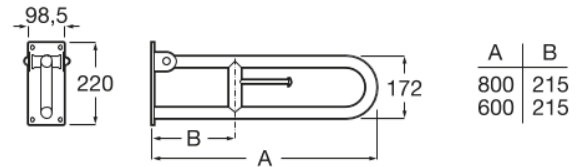

ACCESS

Comfort - Folding grab bar with toilet roll holder in polished finish

DIMENSIONS

Length	99 mm
Width	600 mm
Height	220 mm

COLOURS AND FINISHES

TECHNICAL DRAWINGS

FEATURES

Folding grab bar with toilet roll holder for people with reduced mobility.

Clearance between rail and wall (mm): 50

Finish: Polished

Fixing kit: Included

Folding

Grab rail diameter (mm): 32

Installation type: Wall-mounted

Material: Stainless steel

Maximum weight supported (Kg): 150

Number of fixing points: 2

Shape: Straight

Vandal proof